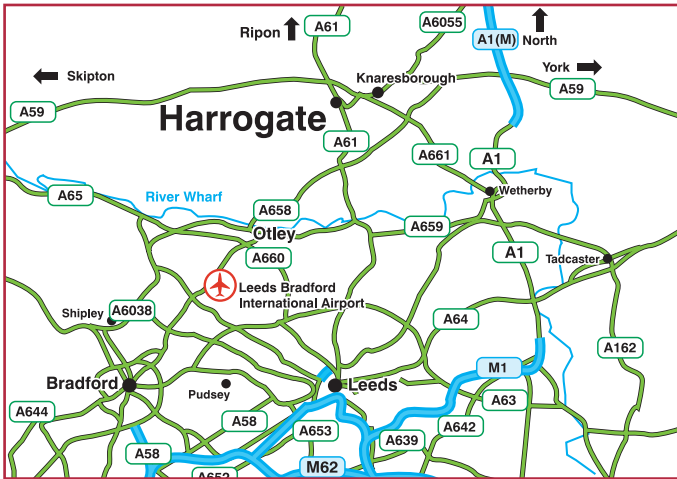

ASHVILLE
◆ COLLEGE ◆

How to find us

Ashville College is near the centre of Harrogate, one of the North of England's most historic and attractive towns. The School is easy to reach by road, rail and air.

Harrogate railway station is within two miles and Leeds Bradford Airport is only 25 minutes by car.

Ashville College, Green Lane, Harrogate, North Yorkshire HG2 9JP

Tel: +44 (0) 1423 566 358 Fax: +44 (0) 1423 505 142 Web: www.ashville.co.uk Email: ashville@ashville.co.uk