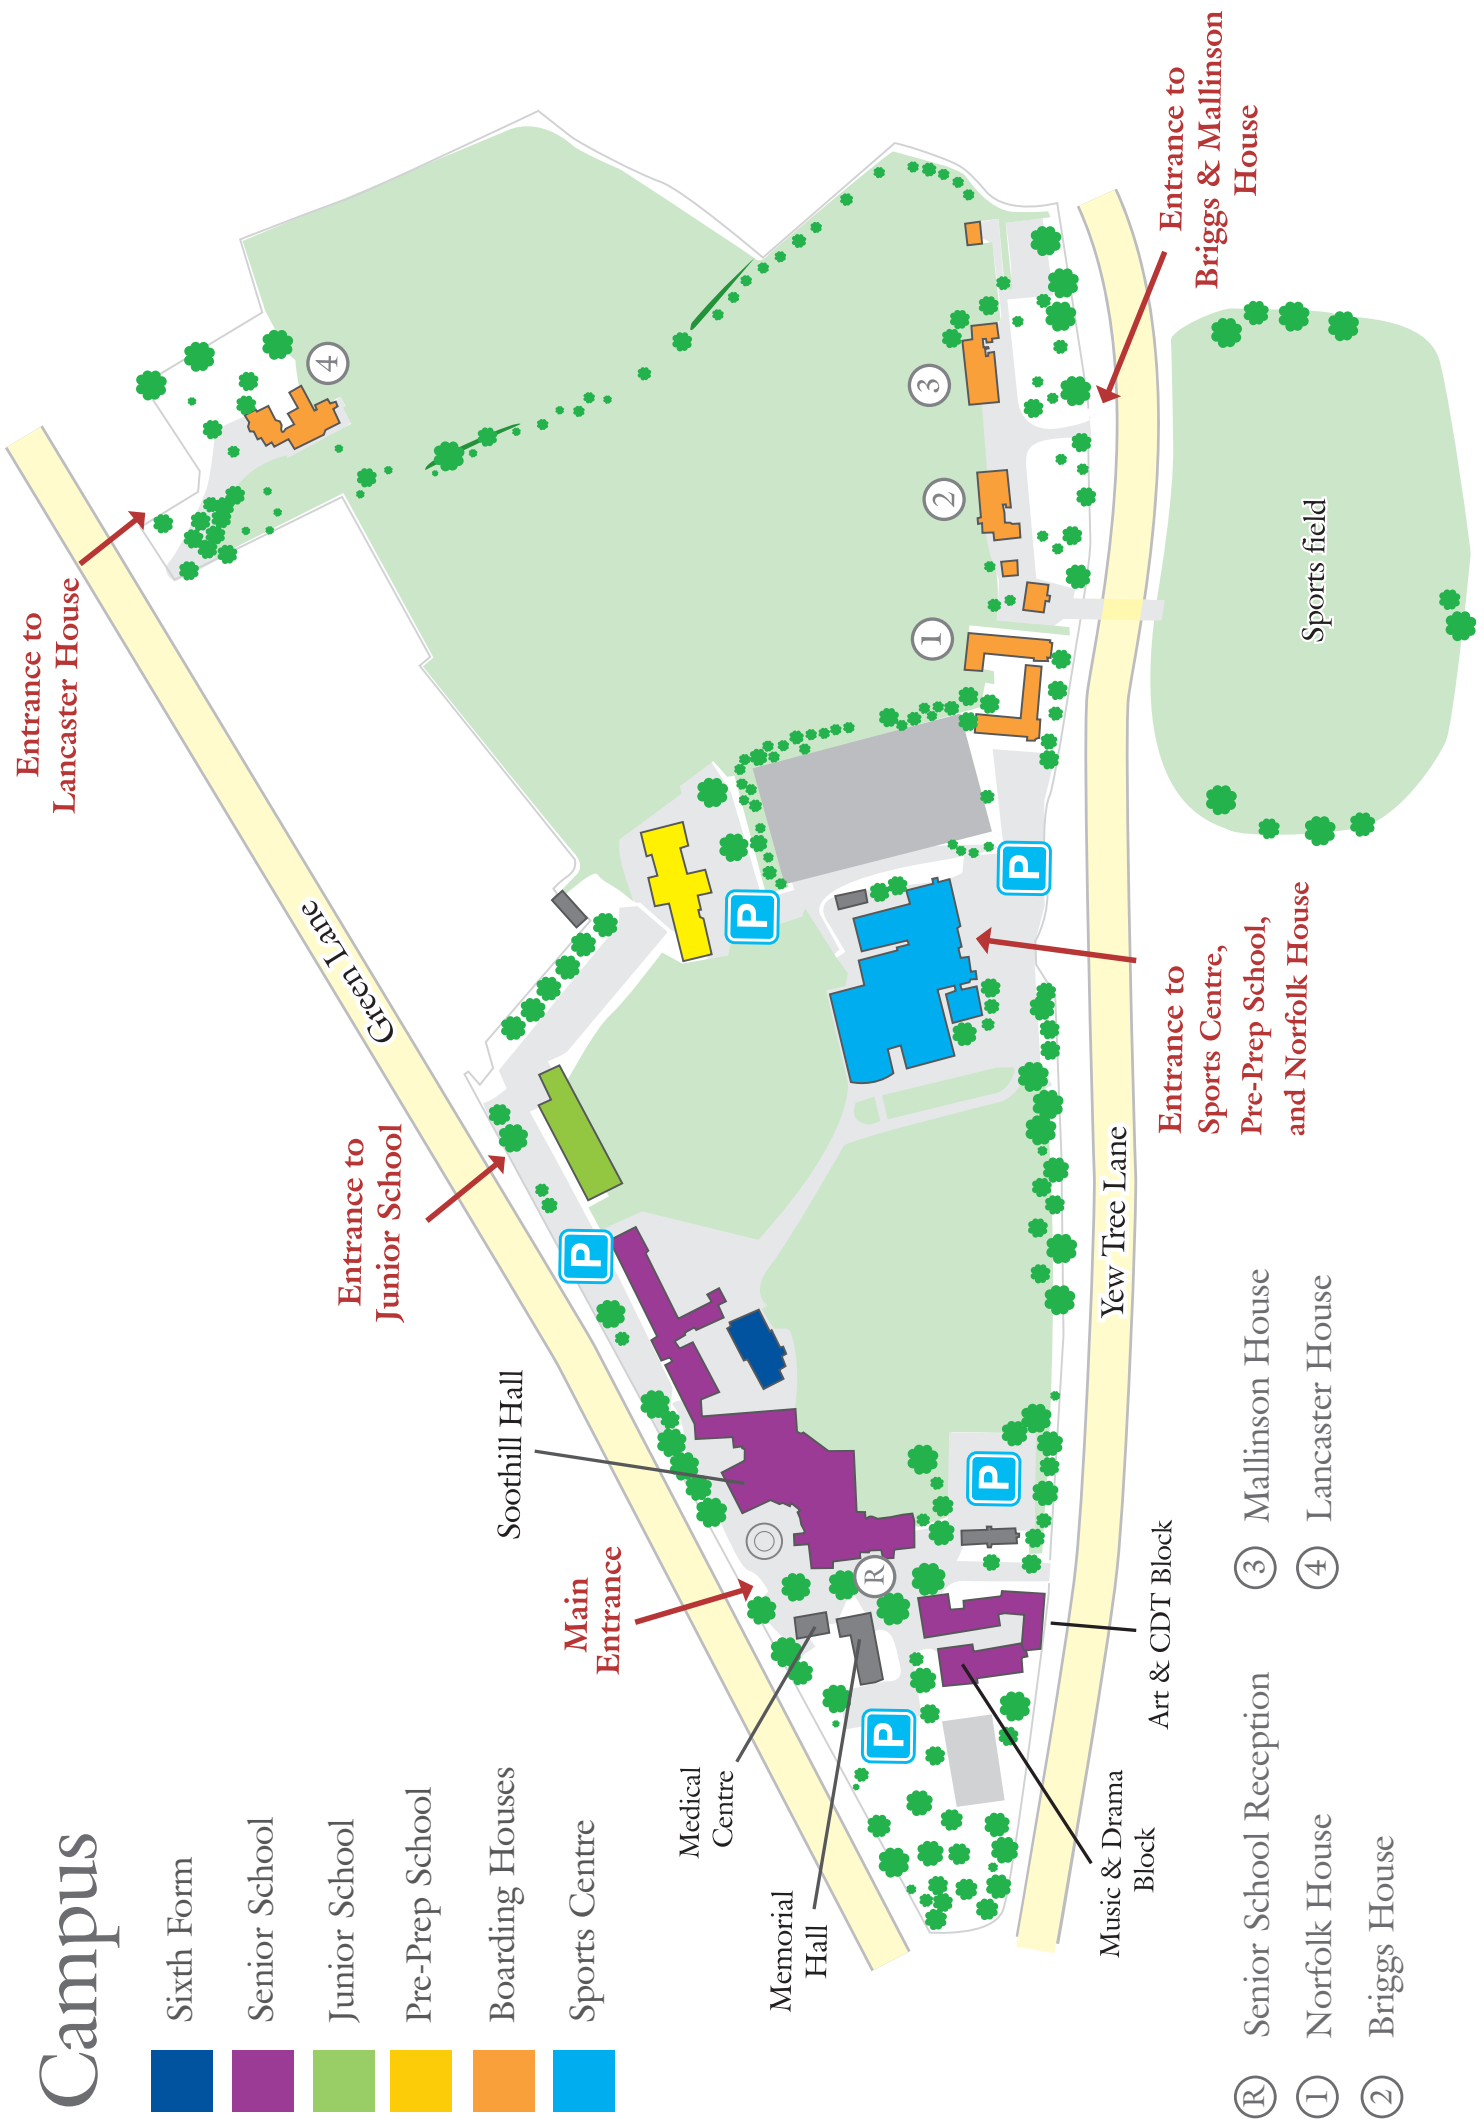

ASHVILLE
◆ COLLEGE ◆

How to find us

Ashville College is near the centre of Harrogate, one of the North of England's most historic and attractive towns. The School is easy to reach by road, rail and air.

Campus

- Sixth Form
- Senior School
- Junior School
- Pre-Prep School
- Boarding Houses
- Sports Centre

- R Senior School Reception
- 1 Norfolk House
- 2 Briggs House
- 3 Mallinson House
- 4 Lancaster House